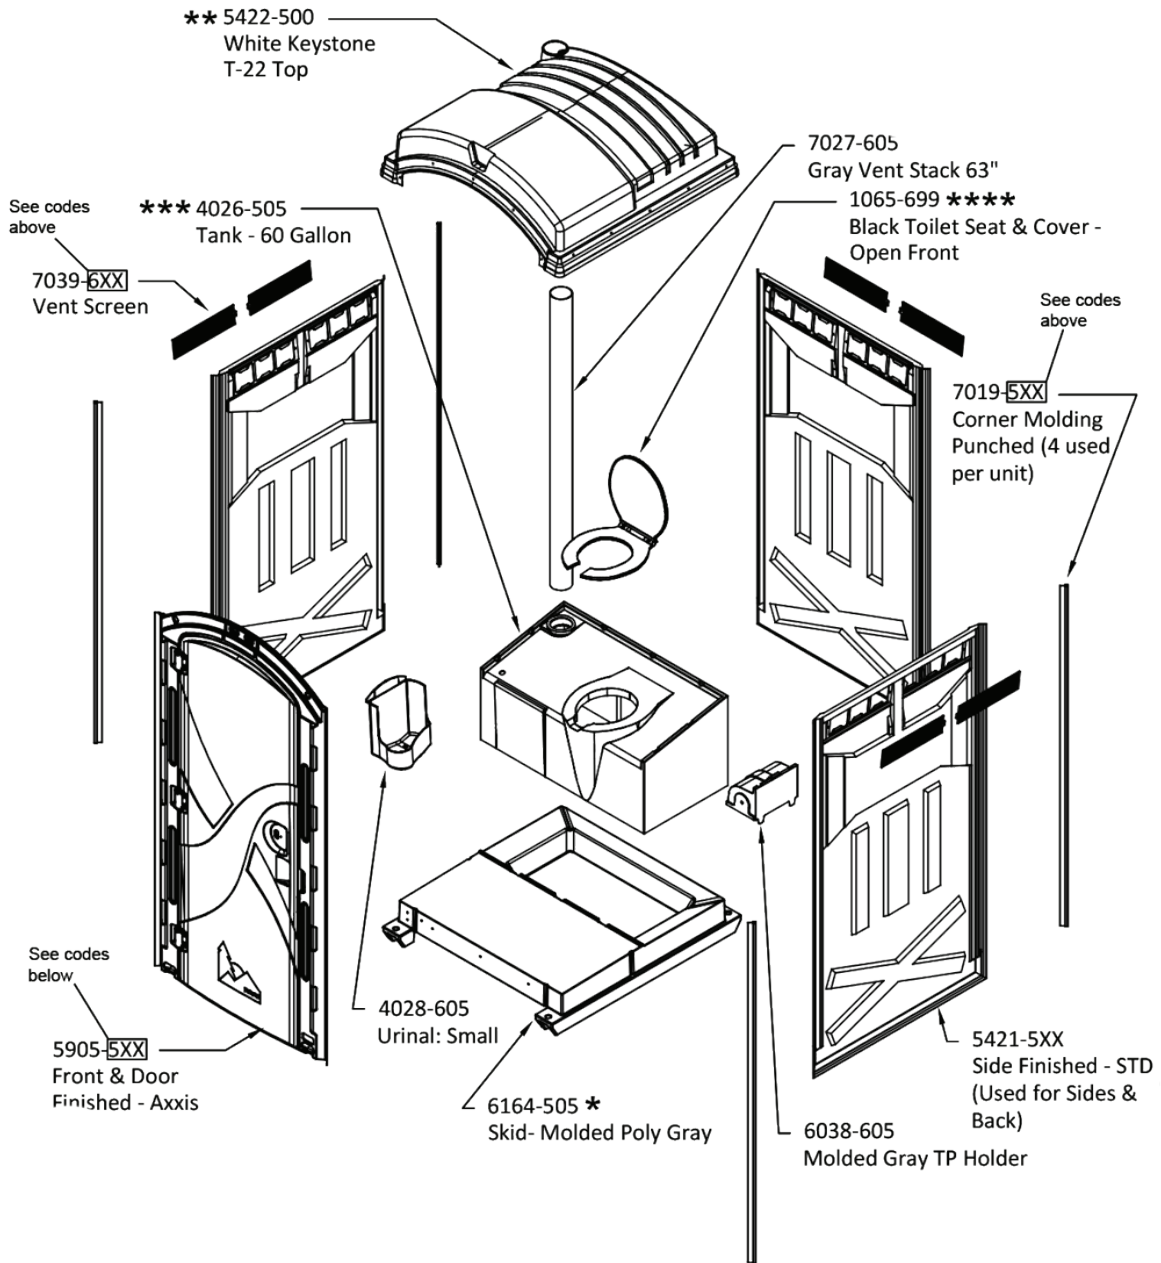

AXXIS® MAJOR ASSEMBLY (POLYPORTABLES)

AXXIS® COLOR CHART

	Aqua	Blue	Gray	Green	Lime	Orange	Pink	Red
Front Part #	01	03	05	06	08	09	10	11
Panel Part #	01	03	05	06	08	09	10	11
	Silver	Tan	Maroon	Yellow	Turbo Blue	Dark Blue	Grass Green	Purple
Front Part #	12	12	14	17	21	24	26	27
Panel Part #	12	12	14	17	21	24	26	27